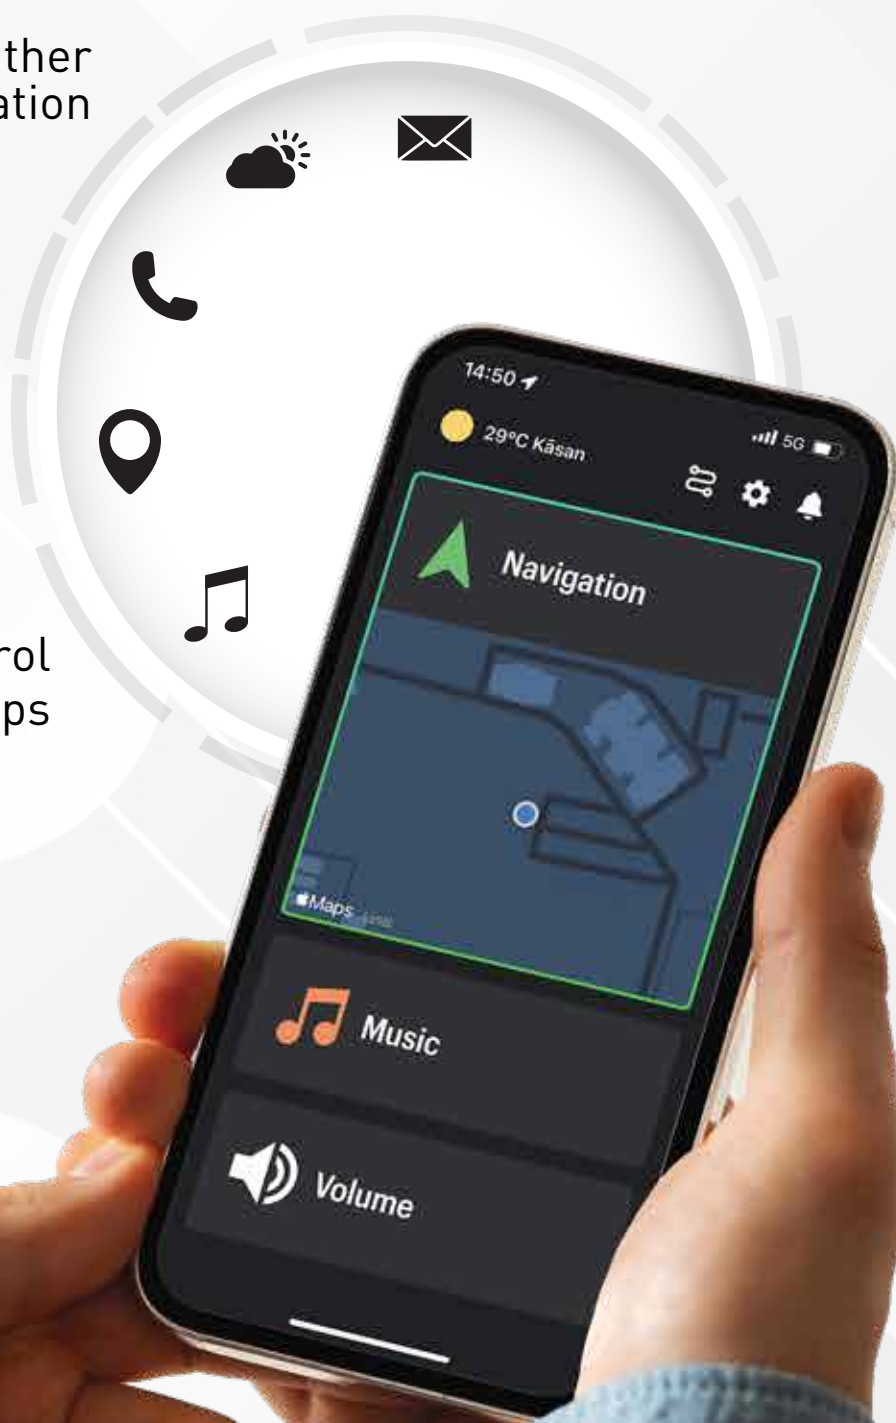

TFT Screen Display

Get a fully-loaded meter featuring superb day and night-time visibility with its 10.67cm TFT display that provides multi-angle visibility, thus ensuring high image quality. Optimize your screen viewing experience with three adjustable brightness levels.

*The TFT Screen shown is of the Activa 125.

Honda RoadSync

The Honda RoadSync App connects your smartphone to your Activa via Bluetooth, enabling you to access essential functions such as navigation, calls, texts, and music without interrupting your ride.

Manage messages
via voice commands

Get real-time weather
updates for any location

Manage and make calls
directly from your Activa

Use turn-by-turn navigation
to reach anywhere

Enjoy music control
at your fingertips

Steps to Connect Honda RoadSync

Step 1: Download and Set Up

- Install the Honda RoadSync app from the app store.
- Grant the required permissions.

Step 2: Connect Your Device

- Provide access to the app.
- Choose your model & set up Bluetooth with handle switch.